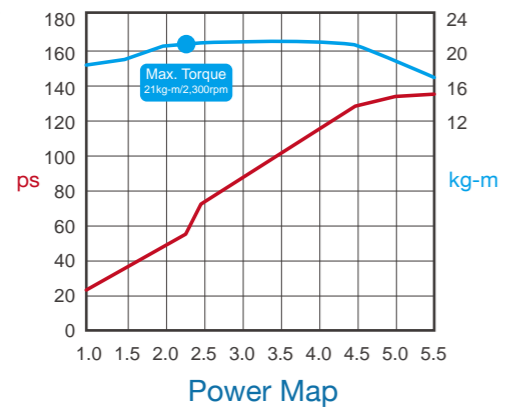

World-Class Performance & ECO-Friendly

ECO Mode